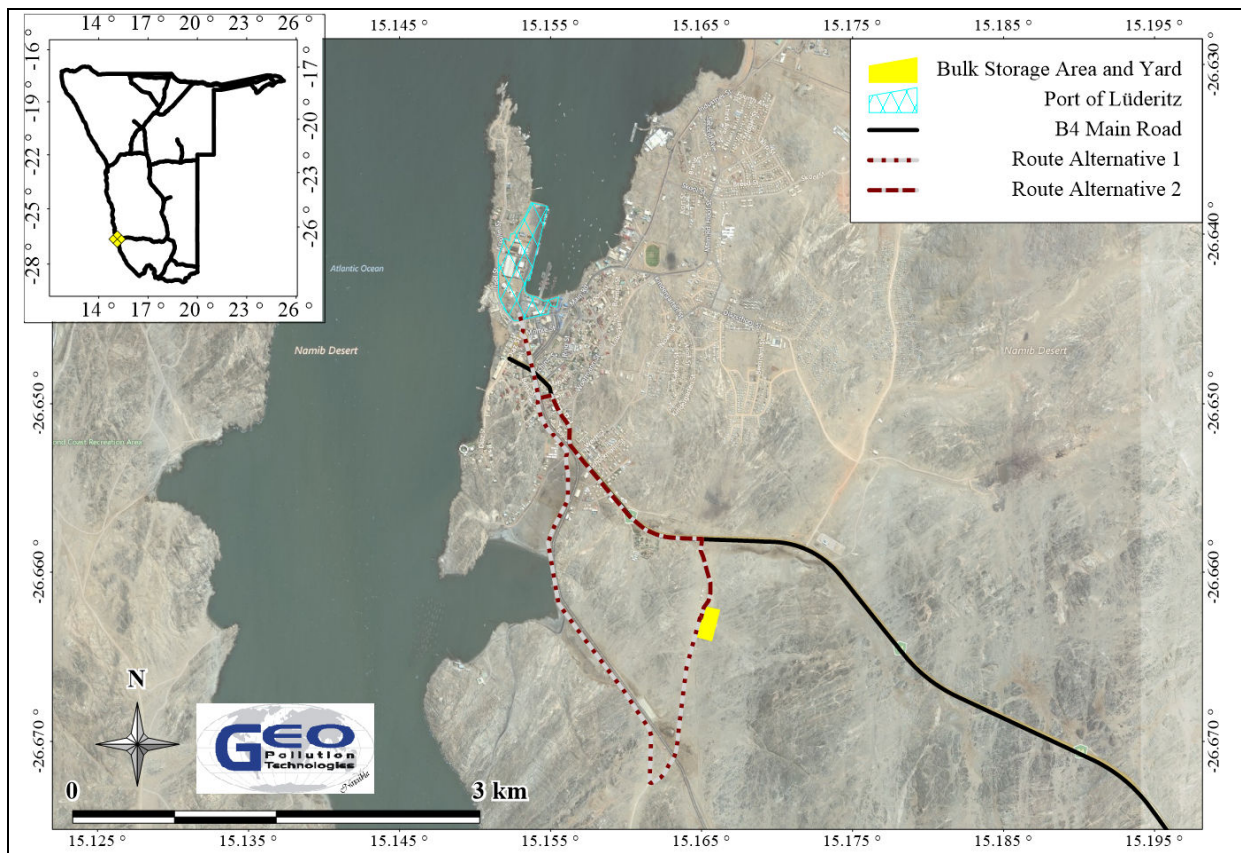

ENVIRONMENTAL ASSESSMENT FOR THE EXPORT OF MANGANESE ORE VIA THE PORT OF LÜDERITZ

PROJECT LOCATION

For any additional information regarding the project, or to register as an interested and / or affected party, kindly contact the project team as per the contact details below.